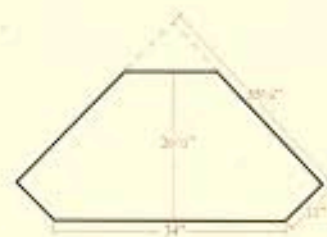

No one offers you more choices
in Mission bookshelves than
A.K.L.

1362 Bookcase
36" w x 14" d x 56" h
with 3 adjustable shelves

1317 24" Bookcase
24" w x 12" d x 48" h

1318 - 36" Bookcase
36" w x 12" d x 48" h

1336 Deluxe Bookcase
36" w x 12" d x 48" h
Holds 120 DVDs

**Optional Etched
Glass Door**
For 1362 Bookcase

#1409-C Country Corner Entertainment Center
29 1/2" high with 2 adjustable shelves

1429-M Mission Entertainment Center
26 1/2" high with 2 adjustable shelves