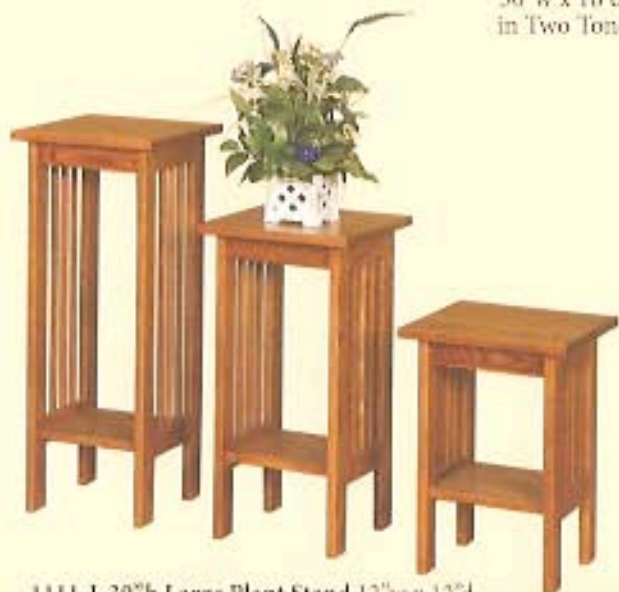

1110 Sofa Table
50" w x 16" d x 30" h

1110 Sofa Table
50" w x 16" d x 30" h
in Two Tone Finish

1108 36" Hall Table
36" w x 11" d x 30" h
with Adjustable Shelf

1108 36" Hall Table
36" w x 11" d x 30" h
in Two Tone Finish