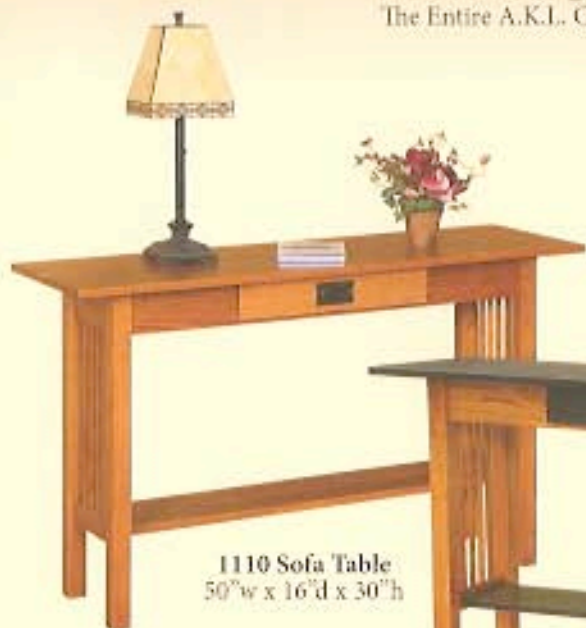

1100 SERIES OCCASIONAL FURNITURE

1106 Drop Leaf Console Table
42" w x 18" d x 30" h (Folded)

1113 Magazine Rack
15" w x 11" d x 13" h

1106 Drop Leaf
Console Table
42" w x 30" d x 30" h (Open)

1107 24" Hall Table
24" w x 11" d x 30" h
with Adjustable Shelf

1110 Sofa Table
50" w x 16" d x 30" h

1110 Sofa Table
50" w x 16" d x 30" h
in Two Tone Finish

1108 36" Hall Table
36" w x 11" d x 30" h
with Adjustable Shelf

1108 36" Hall Table
36" w x 11" d x 30" h
in Two Tone Finish