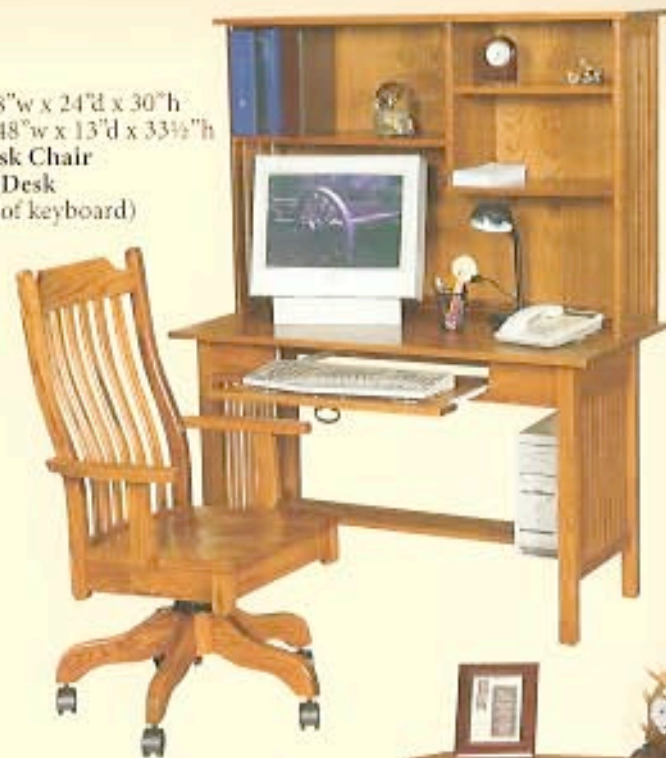

1109 Console Table
36" w x 14" d x 30" h

1200 SERIES OFFICE FURNITURE

1215 Computer Desk - 48" w x 24" d x 30" h
 1217 Computer Desk Top - 48" w x 13" d x 33 1/2" h
 1657 Mission Desk Chair
 1216 Writing Desk
 (with drawer in place of keyboard)

DESIGN YOUR OWN COMPUTER CENTER
 Why settle for a plain desk that comes in a box?

Step1 Corner Unit

1256 - Corner Computer Desk 30" h
 (with 2 adjustable shelves)

Step2 Add Desktop

1266 Corner Desk Top 20" h