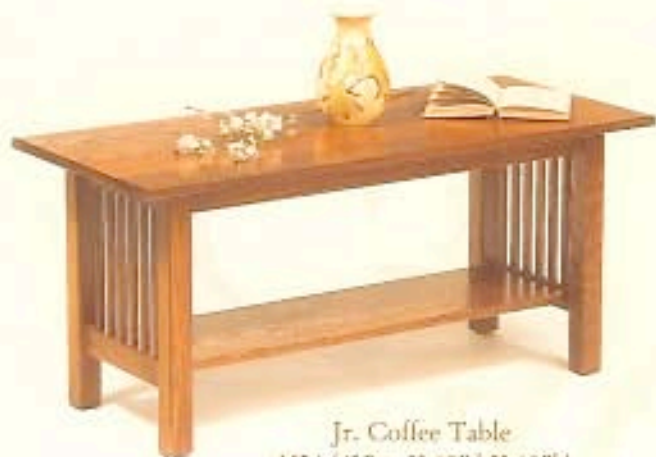

Today, Mission style furniture has come full circle, as “in vogue” among contemporary interior decorators. Constructed from sturdy, dark-stained oak hardwood, its straight lines speak of simplicity, functional durability, and style. This refined, yet simple, all-American style is a wonderful blend of Spanish, Native American, and American cultures. A true reproduction series, “The Craftsman Collection” is “Here on a Mission”: offering years of durable service, in style!