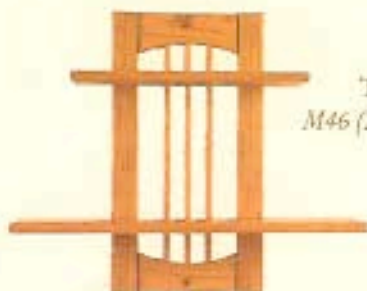

Storage Bench
M20 (42" w X 11" d X 19" h)

Bench
M76 (36" w X 12" d X 19" h)

Deacon's Bench
M22 (47" w X 22" d X 45" h)

Deacon's Bench w/storage
M32 (47" w X 22" d X 45" h)

Sofa
M80 (78" w X 35" d X 30" h)

Love Seat
M81 (57" w X 35" d X 30" h)

Club Chair
M82 (36" w X 35" d X 30" h)

Ottoman
M83 (20" w X 14" d X 15" h)

Three-Tier Shelf
M47 (32" w X 6" d X 32" h)

Two-Tier Shelf
M46 (24" w X 6" d X 20" h)

Foot Stool
M34 (14" w X 14" d X 13" h)

Morris Chair
M84 (36" w X 34" d X 42" h)

TV/VCR Cabinet
M33 (30" w X 18" d X 30" h)

TV Cart
M14 (30" w X 20" d X 27" h)

Entertainment Center
M87 (50" w X 19" d X 30" h)

Media Cabinet
M72 (15" w X 10" d X 47" h)
Holds 154 CD's or
56 DVD's