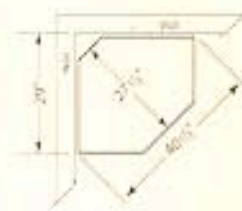

Polished V-groove (optional)

The
Royal Deluxe
CORNER CURIO

Plate groove for
 upright display
 (standard feature on
 all curio cabinets)

Facing Page:
O-120 — Royal
 Deluxe Corner Curio
 Shown in Oak, with
 Golden Oak finish.
 40 1/2" w X
 27 1/2" d X 77" h
 Includes 4 glass
 shelves and storage
 compartment.

Also Available:
121 — Regent
 Deluxe Corner Curio
 32 1/2" w X
 21 1/2" d X 73 1/2" h
 Includes 4 glass
 shelves and storage
 compartment.

Regal Deluxe
WALL CURIO

Also Available:
110
 — Classic
 Deluxe Large
 Wall Curio
 41 1/2" w X
 23" d X
 77" h
 Includes
 4 glass shelves
 and storage
 compartment.

O-111-VG
 — Shown in Oak, with Provincial finish
 33 1/2" w X 17 1/2" d X 73 1/2" h
 Includes 4 glass shelves and storage compartment.

The Olde Buchanan

CORNER GUN CABINET

C-214 — Shown In Cherry, with Classic Cherry finish. Fourteen gun capacity (Twelve gun carousel; double muzzle prop at left and right sides of cabinet.)

40 1/2" w X 27 1/2" d X 77" h

Olde Buchanan

Etching Designs

Security Lock (standard)

O-214-ET — Shown In Oak, with Provincial finish and glass etching. Fourteen gun capacity (Twelve gun carousel; double muzzle prop at left and right sides of cabinet.)
40 1/2" w X 27 1/2" d X 77" h