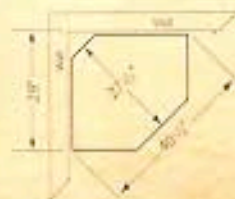

O-111-VG
 — Shown in Oak, with Provincial finish
 33 1/2" w X 17 1/2" d X 73 1/2" h
 Includes 4 glass shelves and storage compartment.

The Olde Buchanan

CORNER GUN CABINET

C-214 — Shown In Cherry, with Classic Cherry finish. Fourteen gun capacity (Twelve gun carousel; double muzzle prop at left and right sides of cabinet.)

40 1/2" w X 27 1/2" d X 77" h

Olde Buchanan

Etching Designs

Security Lock (standard)

O-214-ET — Shown In Oak, with Provincial finish and glass etching. Fourteen gun capacity (Twelve gun carousel; double muzzle prop at left and right sides of cabinet.)
40 1/2" w X 27 1/2" d X 77" h

The
Roosevelt
GUN CABINET

C-208

— Shown in Cherry,
 with Classic Cherry
 /glaze finish.
 Eight gun capacity.
 33" w X 17 1/2" d
 X 72 1/2" h

Roosevelt

O-208-ET — Shown in Oak, with
 Harvest finish and glass etching.
 Eight gun capacity.
 33" w X 17 1/2" d X 72 1/2" h

208 Etching Designs

Jackson

O-206-ET — Shown in Oak, with
 Harvest finish and glass etching.
 Six gun capacity.
 26" w X 17 1/2" d X 71" h

Security Lock
 [standard]

206 Etching Design