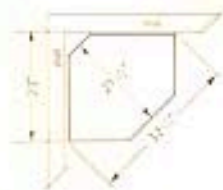

The
Victorian Clawfoot

CURIO

C-101-VG
— Shown in
Cherry, with
Classic Cherry
/glaze finish
31" w X 18" d
X 63 1/4" h
Includes
3 glass shelves.

Victorian Clawfoot

Polished V-groove
[standard on
Clawfoot Curios]

O-101-VG — Shown in Oak, with Provincial finish
31" w X 18" d X 63 1/4" h; Includes 3 glass shelves.

The Legacy

CORNER CURIO

Legacy

CORNER CURIO

C-130-VG — Shown in Cherry, with Classic Cherry finish
40 1/2" w X 27 1/2" d X 77" h
Includes 5 glass shelves.

Facing Page:
M-130-VG
Legacy Corner Curio
— Shown in Maple, with 2-tone finish (Classic Cherry and Antiqued Black)
40 1/2" w X
27 1/2" d X 77" h
Includes 5 glass shelves.

Heritage

CORNER CURIO

O-131-VG — Shown in Oak, with Harvest finish
32 1/2" w X 21 1/2" d X 73 1/2" h
Includes 5 glass shelves.

40 1/2" w X 27 1/2" d X 77" h

Olde Buchanan

Etching Designs

Security Lock (standard)

O-214-ET — Shown In Oak, with Provincial finish and glass etching. Fourteen gun capacity (Twelve gun carousel; double muzzle prop at left and right sides of cabinet.)
40 1/2" w X 27 1/2" d X 77" h