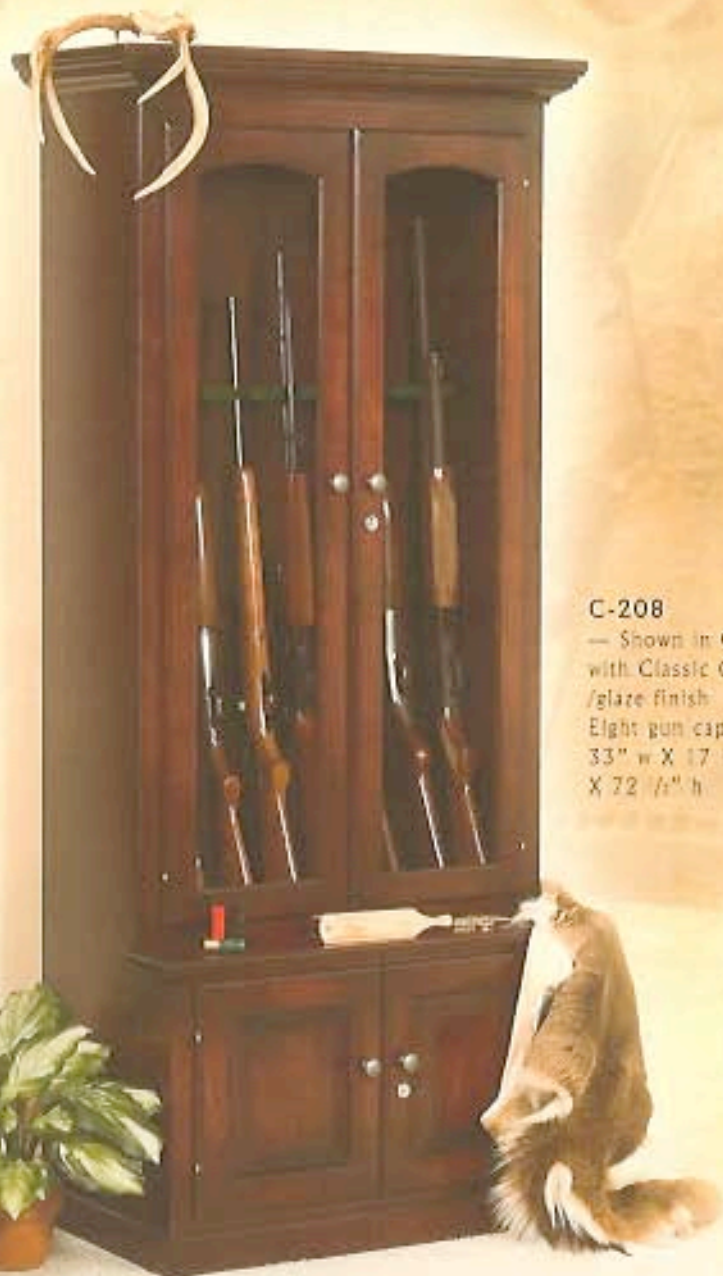

O-111-VG
 — Shown in Oak, with Provincial finish
 33 1/2" w X 17 1/2" d X 73 1/2" h
 Includes 4 glass shelves and storage compartment.

The Olde Buchanan

CORNER GUN CABINET

C-214 — Shown In Cherry, with Classic Cherry finish. Fourteen gun capacity (Twelve gun carousel; double muzzle prop at left and right sides of cabinet.)

40 1/2" w X 27 1/2" d X 77" h

Olde Buchanan

Etching Designs

Security Lock (standard)

O-214-ET — Shown In Oak, with Provincial finish and glass etching. Fourteen gun capacity (Twelve gun carousel; double muzzle prop at left and right sides of cabinet.)
40 1/2" w X 27 1/2" d X 77" h

The
Roosevelt
GUN CABINET

C-208

— Shown in Cherry,
 with Classic Cherry
 /glaze finish.
 Eight gun capacity.
 33" w X 17 1/2" d
 X 72 1/2" h

Roosevelt

O-208-ET — Shown in Oak, with
 Harvest finish and glass etching.
 Eight gun capacity.
 33" w X 17 1/2" d X 72 1/2" h