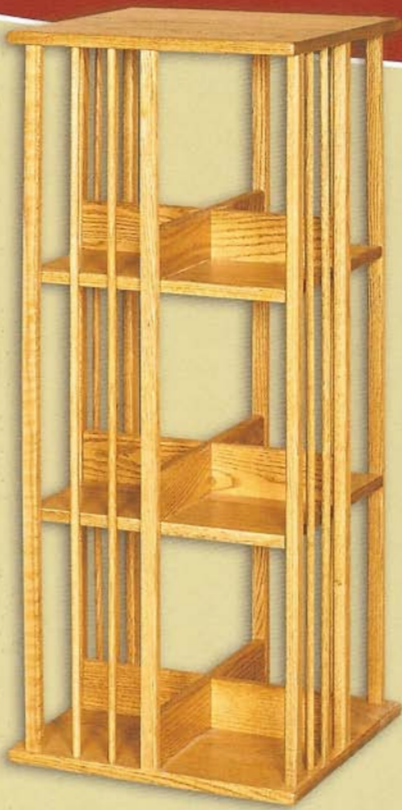

## FURNITURE

#03 Medium Corner Hutch  
26½" w x 71" h x 20½" wall space

#04 Small Corner Hutch (not shown)  
18" w x 65" h x 13" wall space

#49 Medium Offset Corner Hutch  
With Glass  
26½" w x 71" h x 20½" wall space

#01 Large Offset Corner Hutch  
with Glass  
29" w x 76" h x 21½" wall space

#02 Large Offset Corner Hutch  
without Glass  
29" w x 76" h x 21½" wall space

#15 Large  
Sleigh Bench  
15" w x 65" l x 30" h

#16 Medium  
Sleigh Bench  
15" w x 45" l x 30" h

#17 Small  
Sleigh Bench  
15" w x 35" l x 30" h

B.C.K. Enter. t/a Little Lancaster  
9717 Belair Road  
Baltimore, MD. 21236  
410-665-5320  
[www.littlelancaster.com](http://www.littlelancaster.com)