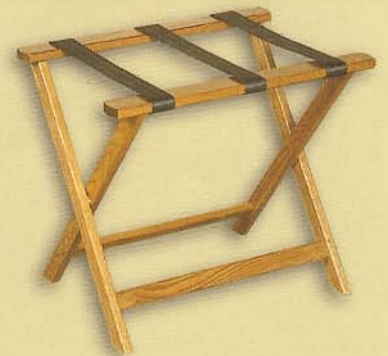

#16 Medium  
Sleigh Bench  
15" w x 45" l x 30" h

#17 Small  
Sleigh Bench  
15" w x 35" l x 30" h

B.C.K. Enter. t/a Little Lancaster  
9717 Belair Road  
Baltimore, MD. 21236  
410-665-5320  
[www.littlelancaster.com](http://www.littlelancaster.com)

#33 | 3-Tier Book Rack  
14 1/2" w x 12" d x 47" h

#37 | 4-Tier DVD Rack  
Holds Approx.  
130 DVDs  
12" w x 12" d x 37" h

#38 | 2-Tier DVD Rack  
Holds Approx.  
64 DVDs  
12" w x 12" d x 19" h

#08 | Corner Shelves  
19" corner x 60" h

#39 | 5-Tier Swivel CD Rack  
Holds Approx. 180 CDs  
12" w x 12" d x 33" h

#36 | 3-Tier Swivel CD Rack  
Holds Approx. 100 CDs  
12" w x 12" d x 21" h

#34 | 3-Tier Swivel  
VCR Tape/Book Rack  
18" w x 18" d x 32" h