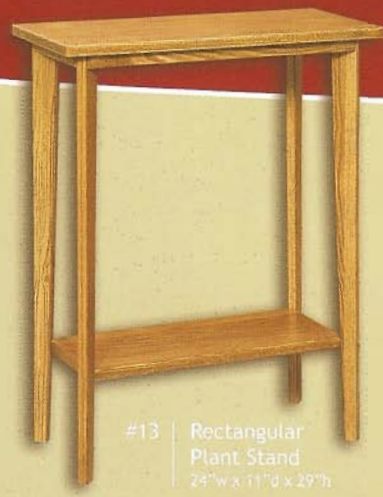

#48 | Paper Towel Holder

#49 | Stool  
12" W x 12" D x 14" H

#47 | Muc Tree

#30 | TV Stand  
w/adjustable shelf  
30" W x 16" D x 28 1/2" H  
Top 18" x 32"

#32 | Vegetable Bin  
Shown w/optional wooden knobs  
20" W x 12 1/2" D x 35 1/2" H

#06 | Small Hanging Corner Top  
18" W x 17 1/2" D x 13" Wall Space

#05 | Small Hanging Corner Top with Door  
18" W x 33" H x 13" Wall Space

#29 | Microwave Stand  
w/adjustable shelf  
34" W x 16" D x 28 1/2" H  
Top 18" x 32"  
Depth will hold 3 drawers

- #58 Medium Baker's Rack  
18 1/2" w x 12 1/2" d x 55 1/2" h
- #18 Large Baker's Rack  
23 1/2" w x 12 1/2" d x 56 1/2" h
- #19 Small Baker's Rack  
14" w x 12 1/2" d x 56 1/2" h

#53 Wall Unit with Adjustable Shelves  
24" w x 17 1/2" d x 59 1/2" h