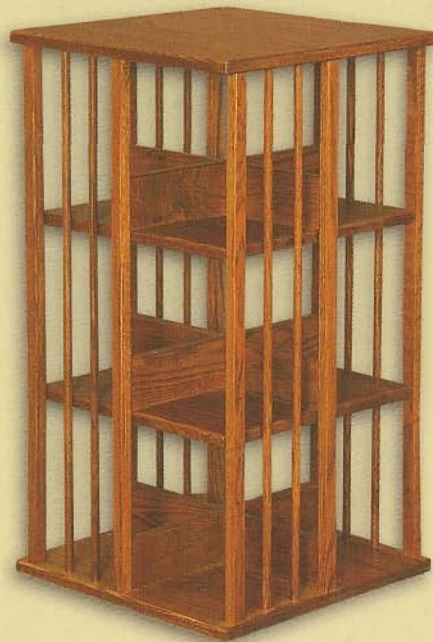

#16 Medium  
Sleigh Bench  
15" w x 45" l x 30" h

#17 Small  
Sleigh Bench  
15" w x 35" l x 30" h

B.C.K. Enter. t/a Little Lancaster  
9717 Belair Road  
Baltimore, MD. 21236  
410-665-5320  
[www.littlelancaster.com](http://www.littlelancaster.com)

#33 | 3-Tier Book Rack  
14 1/2" w x 12" d x 47" h

#37 | 4-Tier DVD Rack  
Holds Approx.  
130 DVDs  
12" w x 12" d x 37" h

#38 | 2-Tier DVD Rack  
Holds Approx.  
64 DVDs  
12" w x 12" d x 19" h

#08 | Corner Shelves  
19" corner x 60" h

#39 | 5-Tier Swivel CD Rack  
Holds Approx. 180 CDs  
12" w x 12" d x 33" h

#36 | 3-Tier Swivel CD Rack  
Holds Approx. 100 CDs  
12" w x 12" d x 21" h

#34 | 3-Tier Swivel  
VCR Tape/Book Rack  
18" w x 18" d x 32" h